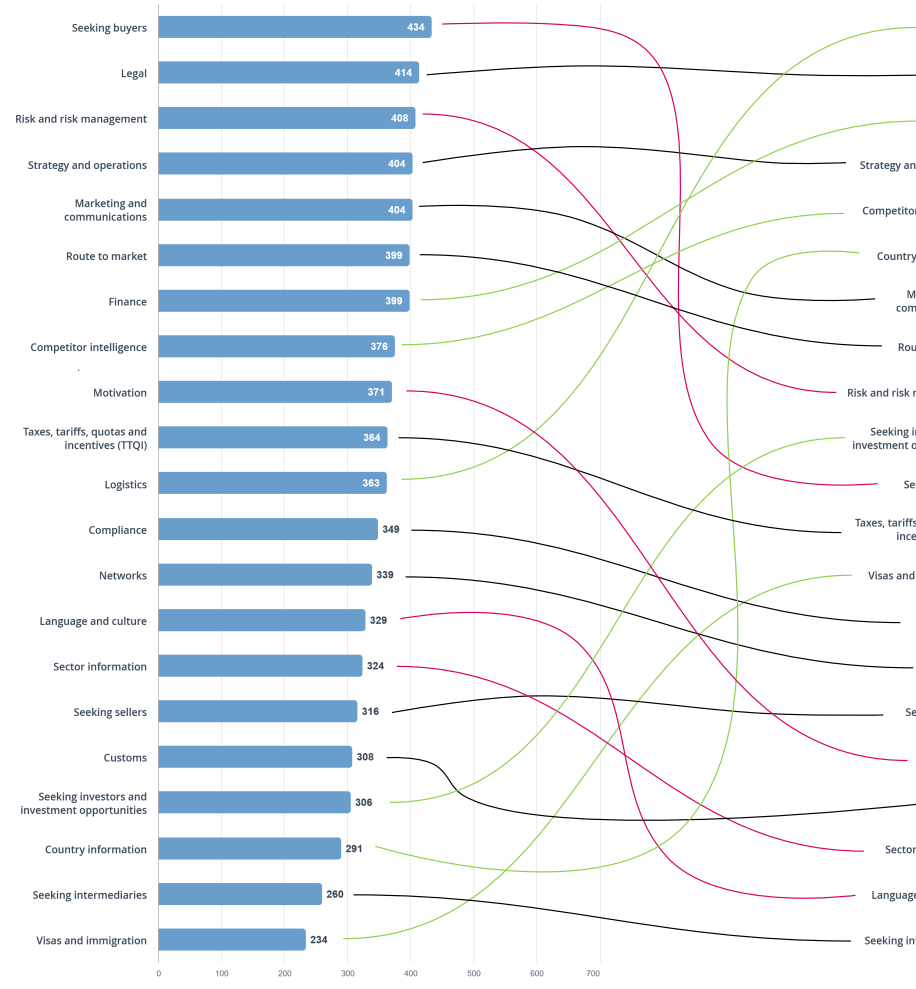

Unscreened (30 people from UserZoom Panel)

Exporter Screened (30 people from UserZoom)

SE Expected Prioritisation

1. Sort these 21 Export Priority cards into your companies priorities for the next year.

1. Sort these 21 Export Priority cards into your companies priorities for the next year.

Trade Team Prioritisations

Top priority goes at the top etc...

Top priority goes at the top etc...

32 responses

30 responses

Unscreened (30 people from UserZoom Panel)

Exporter Screened (30 people from UserZoom)

SE Expected Prioritisation

2. Sort these 7 Export Themes into priorities for the next year

2. Sort these 7 Export Themes into priorities for the next year

Trade Team Prioritisations

Top priority goes at the top etc...

Top priority goes at the top etc...

32 responses

30 responses