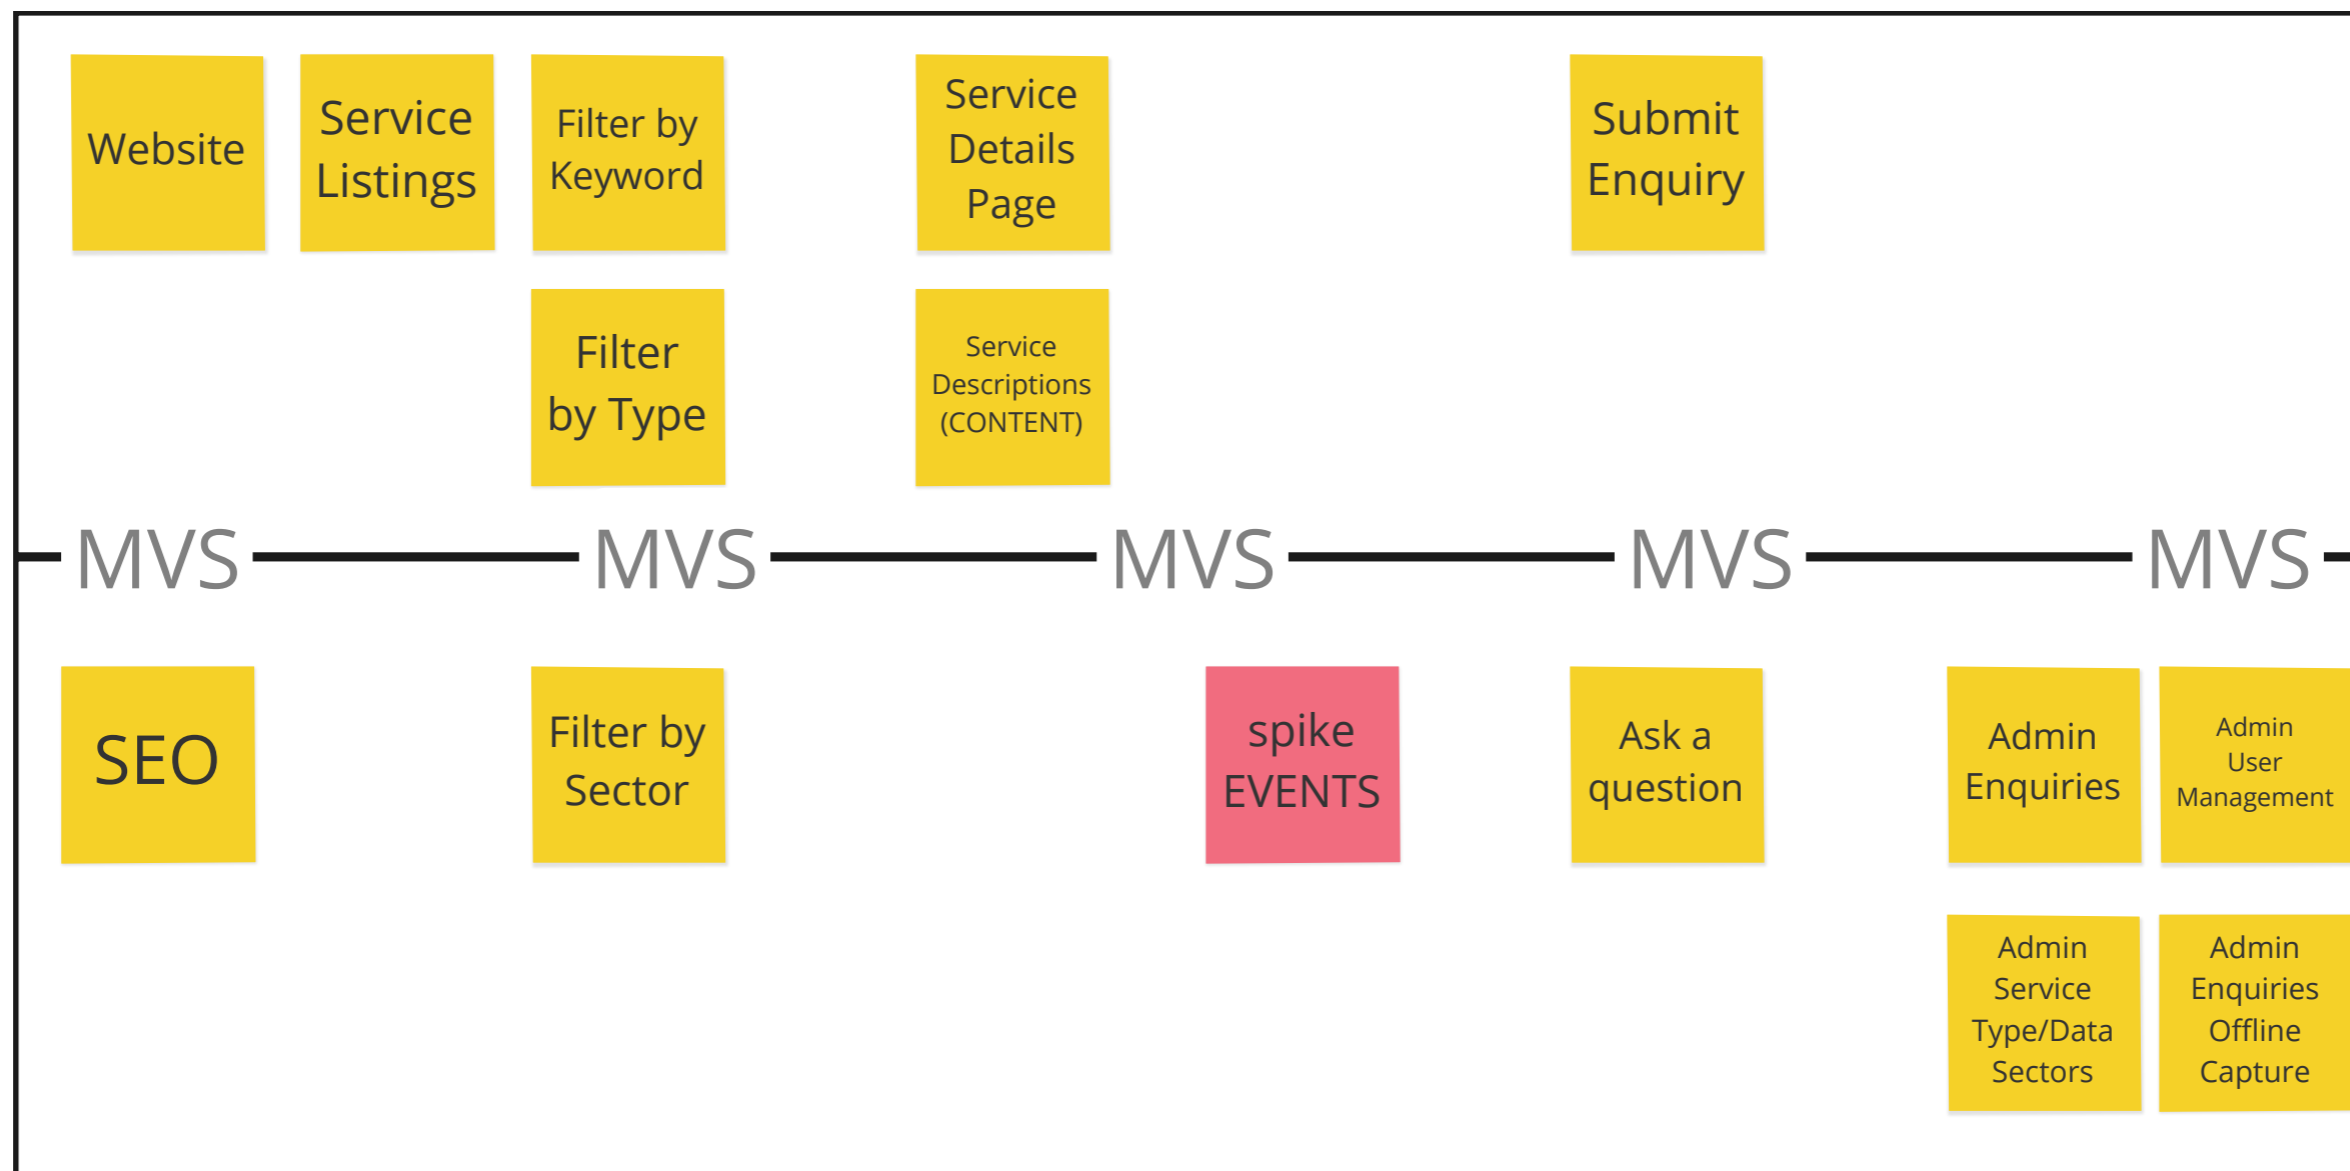

Story Map: Single point of entry: Features

Now

Next

Later

- spike Password Protection
- spike Filter by keyword
- spike Visual notifications when results change
- spike D1 Assesment
- spike SEO Key-word Campaigns

HIGH

MEDIUM

LOW